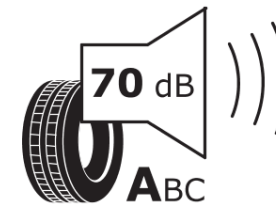

Product Information Sheet

Delegated Regulation (EU) 2020/740

Supplier name or trademark	MICHELIN
Commercial name or trade designation	CROSSCLIMATE SUV
Tyre type identifier	538539
Tyre size designation	265/65R17
Load-capacity index	112
Speed category symbol	H
Fuel efficiency class	C
Wet grip class	B
External rolling noise class	A
External rolling noise value	70 dB
Severe snow tyre	Yes
Ice tyre	No
Date of start of production	26/16
Date of end of production	
Load version	SL
Additional information	265/65 R17 112H TL CROSSCLIMATE SUV MI

ENERG

MICHELIN

538539

265/65R17 112 H

C1

2020/740