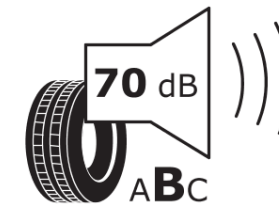

Product Information Sheet

Delegated Regulation (EU) 2020/740

Supplier name or trademark	MICHELIN
Commercial name or trade designation	LATITUDE SPORT 3 VOL
Tyre type identifier	538717
Tyre size designation	235/55R19
Load-capacity index	105
Speed category symbol	V
Fuel efficiency class	C
Wet grip class	A
External rolling noise class	B
External rolling noise value	70 dB
Severe snow tyre	No
Ice tyre	No
Date of start of production	42/15
Date of end of production	
Load version	XL
Additional information	235/55 R19 105V XL TL LATITUDE SPORT 3 VOL GRNX MI

ENERG

MICHELIN

538717

235/55R19 105 V

C1

2020/740