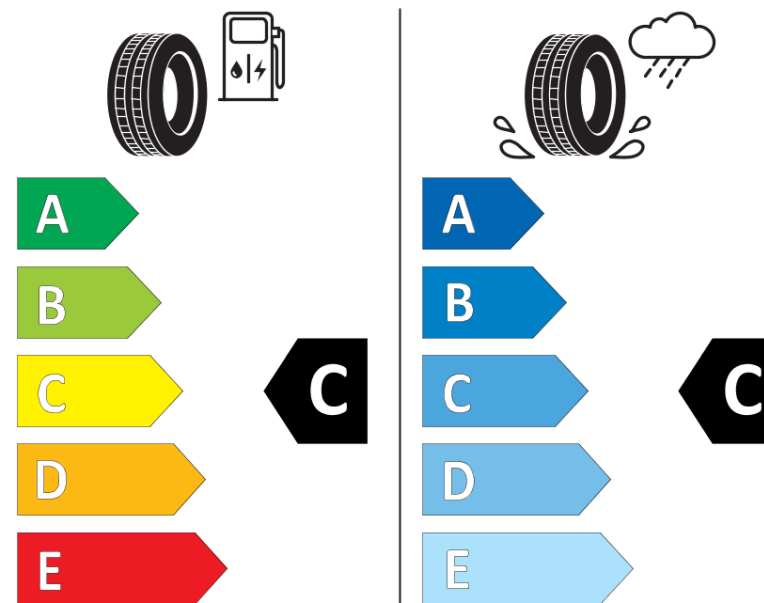

Product Information Sheet

Delegated Regulation (EU) 2020/740

Supplier name or trademark	TAURUS
Commercial name or trade designation	ROAD POWER D VG
Tyre type identifier	539694
Tyre size designation	315/70R22.5
Load-capacity index	154
Load-capacity index (Load index for Dual mounting)	150
Speed category symbol	L
Fuel efficiency class	C
Wet grip class	C
External rolling noise class	A
External rolling noise value	73 dB
Severe snow tyre	Yes
Date of start of production	34/16
Date of end of production	
Additional information	315/70R22.5 ROAD POWER D TL 154/150L VG TA
Load-capacity index (Single Load index for additional service description)	
Load-capacity index (Dual Load index for additional service description)	

Speed category symbol (for Additional Service Description)

TAURUS

539694

315/70R22.5 154/150 L

C3

2020/740