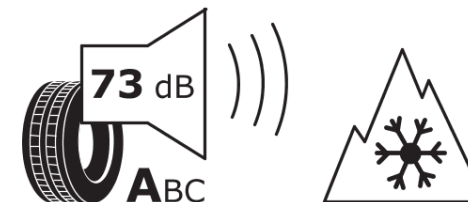

Product Information Sheet

Delegated Regulation (EU) 2020/740

Supplier name or trademark	TAURUS
Commercial name or trade designation	ROAD POWER D VG
Tyre type identifier	539694
Tyre size designation	315/70R22.5
Load-capacity index	154
Load-capacity index (Load index for Dual mounting)	150
Speed category symbol	L
Fuel efficiency class	C
Wet grip class	C
External rolling noise class	A
External rolling noise value	73 dB
Severe snow tyre	Yes
Date of start of production	34/16
Date of end of production	
Additional information	315/70R22.5 ROAD POWER D TL 154/150L VG TA
Load-capacity index (Single Load index for additional service description)	
Load-capacity index (Dual Load index for additional service description)	

Speed category symbol (for Additional Service Description)

TAURUS

539694

315/70R22.5 154/150 L

C3

2020/740