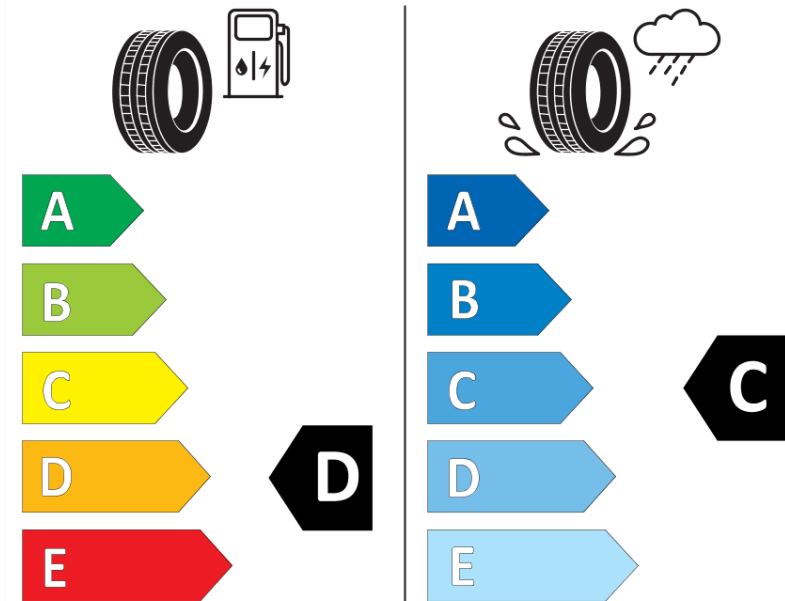

Product Information Sheet

Delegated Regulation (EU) 2020/740

Supplier name or trademark	TAURUS
Commercial name or trade designation	101
Tyre type identifier	540300
Tyre size designation	225/75R16
Load-capacity index	118
Load-capacity index (Load index for Dual mounting)	116
Speed category symbol	R
Fuel efficiency class	D
Wet grip class	C
External rolling noise class	B
External rolling noise value	72 dB
Severe snow tyre	No
Date of start of production	43/13
Date of end of production	
Additional information	225/75 R 16C 118/116R TL 101 TA
Load-capacity index (Single Load index for additional service description)	
Load-capacity index (Dual Load index for additional service description)	
Speed category symbol (for Additional Service Description)	

ENERG

TAURUS

540300

225/75R16 118/116 R

C2

2020/740