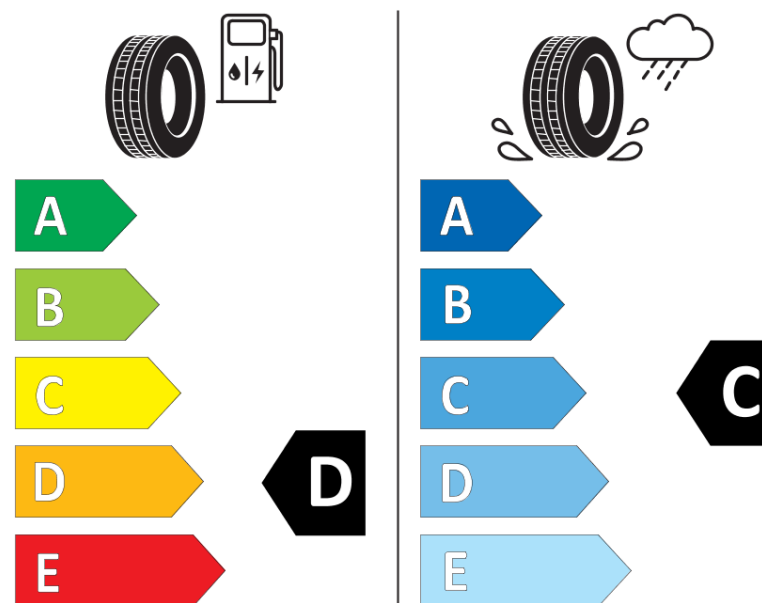

Product Information Sheet

Delegated Regulation (EU) 2020/740

Supplier name or trademark	IDILIS
Commercial name or trade designation	ALL SEASON
Tyre type identifier	540430
Tyre size designation	185/65R15
Load-capacity index	92
Speed category symbol	V
Fuel efficiency class	D
Wet grip class	C
External rolling noise class	B
External rolling noise value	69 dB
Severe snow tyre	Yes
Ice tyre	No
Date of start of production	20/18
Date of end of production	
Load version	XL
Additional information	185/65 R15 92V XL TL ALL SEASON ID

ENERG

IDILIS

540430

185/65R15 92 V

C1