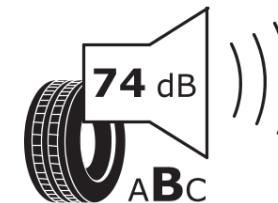

Product Information Sheet

Delegated Regulation (EU) 2020/740

Supplier name or trademark	MICHELIN
Commercial name or trade designation	PILOT ALPIN PA4
Tyre type identifier	540796
Tyre size designation	285/35R20
Load-capacity index	104
Speed category symbol	W
Fuel efficiency class	C
Wet grip class	C
External rolling noise class	B
External rolling noise value	74 dB
Severe snow tyre	Yes
Ice tyre	No
Date of start of production	14/16
Date of end of production	
Load version	XL
Additional information	285/35 R20 104W XL TL PILOT ALPIN PA4 GRNX MI

ENERG

MICHELIN

540796

285/35R20 104 W

C1

2020/740