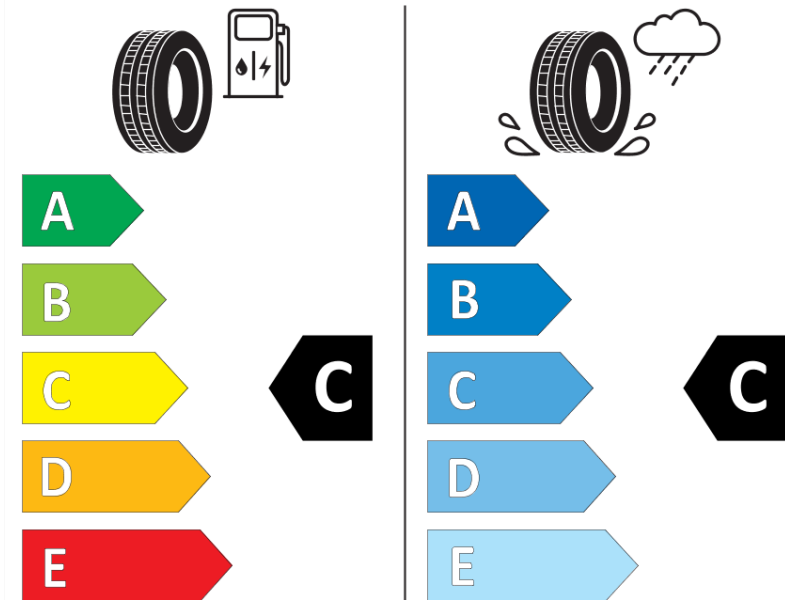

Product Information Sheet

Delegated Regulation (EU) 2020/740

Supplier name or trademark	MICHELIN
Commercial name or trade designation	PILOT ALPIN PA4
Tyre type identifier	540796
Tyre size designation	285/35R20
Load-capacity index	104
Speed category symbol	W
Fuel efficiency class	C
Wet grip class	C
External rolling noise class	B
External rolling noise value	74 dB
Severe snow tyre	Yes
Ice tyre	No
Date of start of production	14/16
Date of end of production	
Load version	XL
Additional information	285/35 R20 104W XL TL PILOT ALPIN PA4 GRNX MI

ENERG

MICHELIN

540796

285/35R20 104 W

C1

2020/740