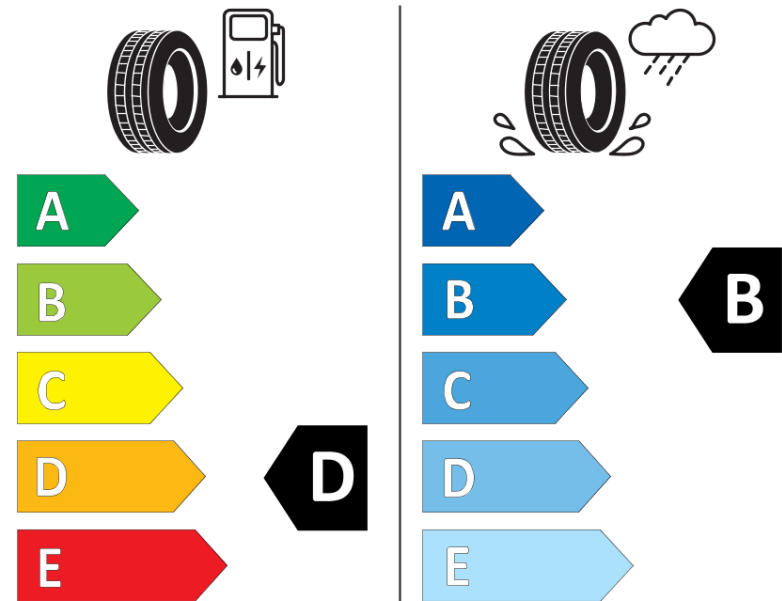

## Product Information Sheet

Delegated Regulation (EU) 2020/740

Supplier name or trademark	<b>MICHELIN</b>
Commercial name or trade designation	<b>PILOT SPORT 4 S N0</b>
Tyre type identifier	<b>541068</b>
Tyre size designation	<b>235/35ZR20</b>
Load-capacity index	<b>92</b>
Speed category symbol	<b>(Y)</b>
Fuel efficiency class	<b>D</b>
Wet grip class	<b>B</b>
External rolling noise class	<b>B</b>
External rolling noise value	<b>71 dB</b>
Severe snow tyre	<b>No</b>
Ice tyre	<b>No</b>
Date of start of production	<b>09/16</b>
Date of end of production	
Load version	<b>XL</b>
Additional information	<b>235/35 ZR20 (92Y) XL TL PILOT SPORT 4 S N0 MI</b>

# ENERG

**MICHELIN**

541068

235/35ZR20 (92Y) XL

C1

2020/740