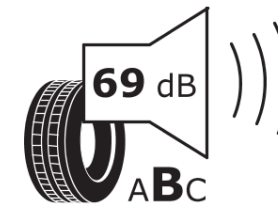

## Product Information Sheet

Delegated Regulation (EU) 2020/740

Supplier name or trademark	<b>MICHELIN</b>
Commercial name or trade designation	<b>CROSSCLIMATE 2</b>
Tyre type identifier	<b>541975</b>
Tyre size designation	<b>185/65R15</b>
Load-capacity index	<b>92</b>
Speed category symbol	<b>V</b>
Fuel efficiency class	<b>C</b>
Wet grip class	<b>B</b>
External rolling noise class	<b>B</b>
External rolling noise value	<b>69 dB</b>
Severe snow tyre	<b>Yes</b>
Ice tyre	<b>No</b>
Date of start of production	<b>42/19</b>
Date of end of production	
Load version	<b>XL</b>
Additional information	<b>185/65 R15 92V XL TL CROSSCLIMATE 2 MI</b>

# ENERG

**MICHELIN**

541975

185/65R15 92 V XL

C1

2020/740