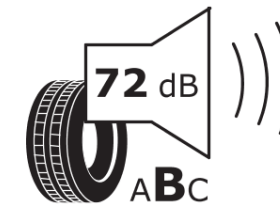

## Product Information Sheet

Delegated Regulation (EU) 2020/740

Supplier name or trademark	TAURUS
Commercial name or trade designation	ROAD POWER S VG
Tyre type identifier	542033
Tyre size designation	315/70R22.5
Load-capacity index	154
Load-capacity index (Load index for Dual mounting)	150
Speed category symbol	L
Fuel efficiency class	C
Wet grip class	C
External rolling noise class	B
External rolling noise value	72 dB
Severe snow tyre	Yes
Date of start of production	34/16
Date of end of production	
Additional information	315/70R22.5 ROAD POWER S TL 154/150L VG TA
Load-capacity index (Single Load index for additional service description)	
Load-capacity index (Dual Load index for additional service description)	
Speed category symbol (for Additional Service Description)	

# ENERG

TAURUS

542033

315/70R22.5 154/150 L

C3

2020/740