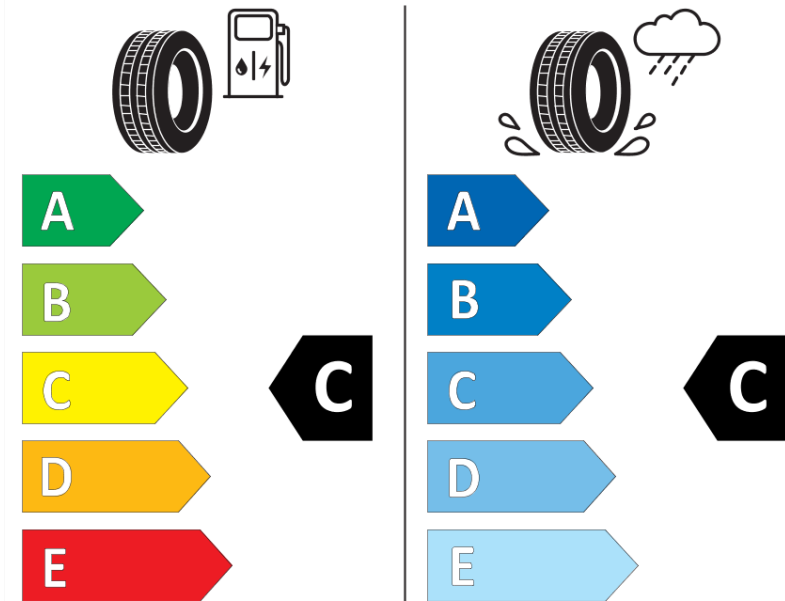

## Product Information Sheet

Delegated Regulation (EU) 2020/740

Supplier name or trademark	TAURUS
Commercial name or trade designation	ROAD POWER S VG
Tyre type identifier	542033
Tyre size designation	315/70R22.5
Load-capacity index	154
Load-capacity index (Load index for Dual mounting)	150
Speed category symbol	L
Fuel efficiency class	C
Wet grip class	C
External rolling noise class	B
External rolling noise value	72 dB
Severe snow tyre	Yes
Date of start of production	34/16
Date of end of production	
Additional information	315/70R22.5 ROAD POWER S TL 154/150L VG TA
Load-capacity index (Single Load index for additional service description)	
Load-capacity index (Dual Load index for additional service description)	
Speed category symbol (for Additional Service Description)	

# ENERG

TAURUS

542033

315/70R22.5 154/150 L

C3

2020/740