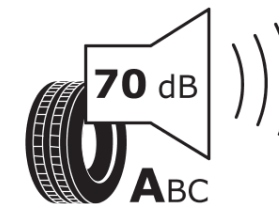

Product Information Sheet

Delegated Regulation (EU) 2020/740

Supplier name or trademark	MICHELIN
Commercial name or trade designation	LATITUDE SPORT 3
Tyre type identifier	543939
Tyre size designation	285/45R19
Load-capacity index	111
Speed category symbol	W
Fuel efficiency class	C
Wet grip class	A
External rolling noise class	A
External rolling noise value	70 dB
Severe snow tyre	No
Ice tyre	No
Date of start of production	17/13
Date of end of production	
Load version	XL
Additional information	285/45 R19 111W XL TL LATITUDE SPORT 3 ZP GRNX MI

ENERG

MICHELIN

543939

285/45R19 111 W

C1

2020/740