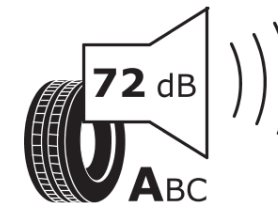

ENERG

MICHELIN

543979

325/30R21 108 V XL

C1