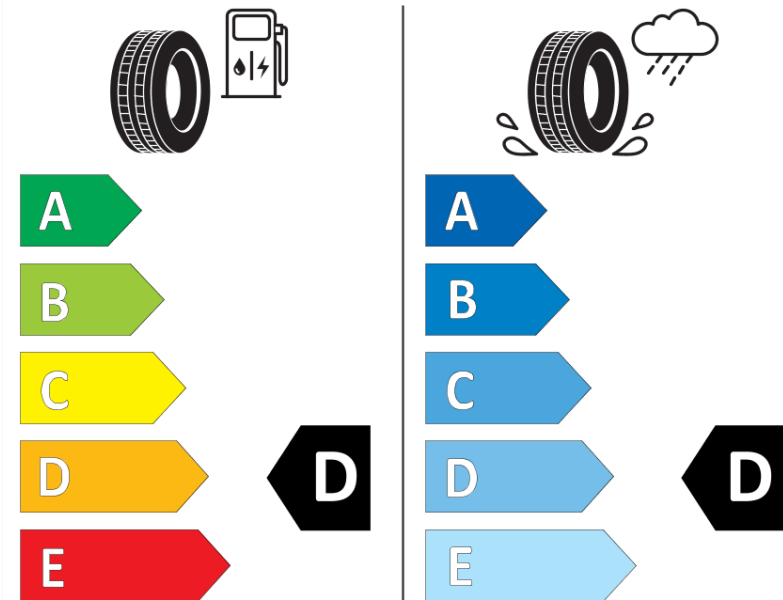

Product Information Sheet

Delegated Regulation (EU) 2020/740

Supplier name or trademark	STRIAL
Commercial name or trade designation	ROAD-TERRAIN
Tyre type identifier	544586
Tyre size designation	285/65R17
Load-capacity index	116
Speed category symbol	T
Fuel efficiency class	D
Wet grip class	D
External rolling noise class	B
External rolling noise value	74 dB
Severe snow tyre	No
Ice tyre	No
Date of start of production	13/19
Date of end of production	
Load version	XL
Additional information	285/65 R17 116T XL TL ROAD-TERRAIN S4

ENERG

STRIAL

544586

285/65R17 116 T

C1

2020/740