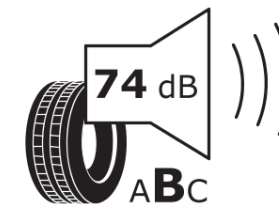

Product Information Sheet

Delegated Regulation (EU) 2020/740

Supplier name or trademark	STRIAL
Commercial name or trade designation	ROAD-TERRAIN
Tyre type identifier	544586
Tyre size designation	285/65R17
Load-capacity index	116
Speed category symbol	T
Fuel efficiency class	D
Wet grip class	D
External rolling noise class	B
External rolling noise value	74 dB
Severe snow tyre	No
Ice tyre	No
Date of start of production	13/19
Date of end of production	
Load version	XL
Additional information	285/65 R17 116T XL TL ROAD-TERRAIN S4

ENERG

STRIAL

544586

285/65R17 116 T

C1

2020/740