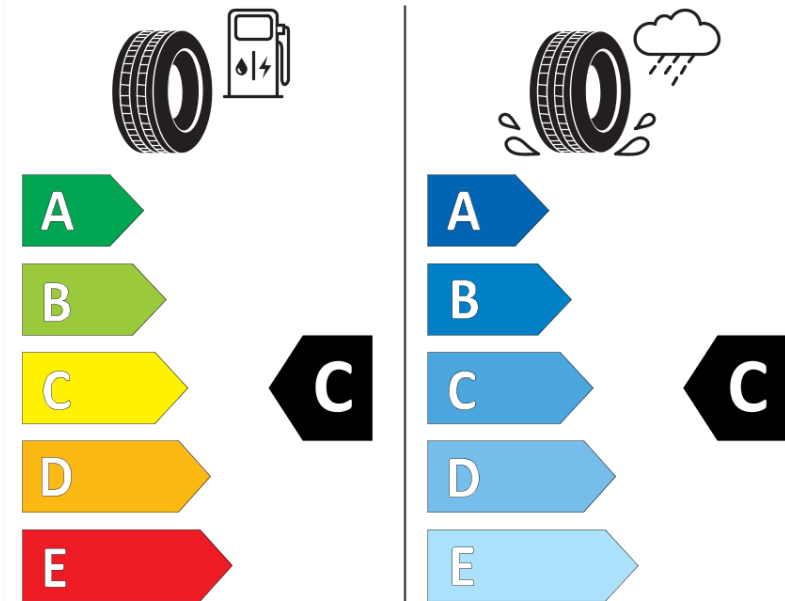

Product Information Sheet

Delegated Regulation (EU) 2020/740

Supplier name or trademark	MICHELIN
Commercial name or trade designation	PILOT ALPIN 5 SUV
Tyre type identifier	545222
Tyre size designation	295/35R21
Load-capacity index	107
Speed category symbol	V
Fuel efficiency class	C
Wet grip class	C
External rolling noise class	A
External rolling noise value	72 dB
Severe snow tyre	Yes
Ice tyre	No
Date of start of production	35/21
Date of end of production	
Load version	XL
Additional information	295/35 R21 107V XL TL PILOT ALPIN 5 SUV MO1 MI

ENERG

MICHELIN

545222

295/35R21 107 V XL

C1

2020/740