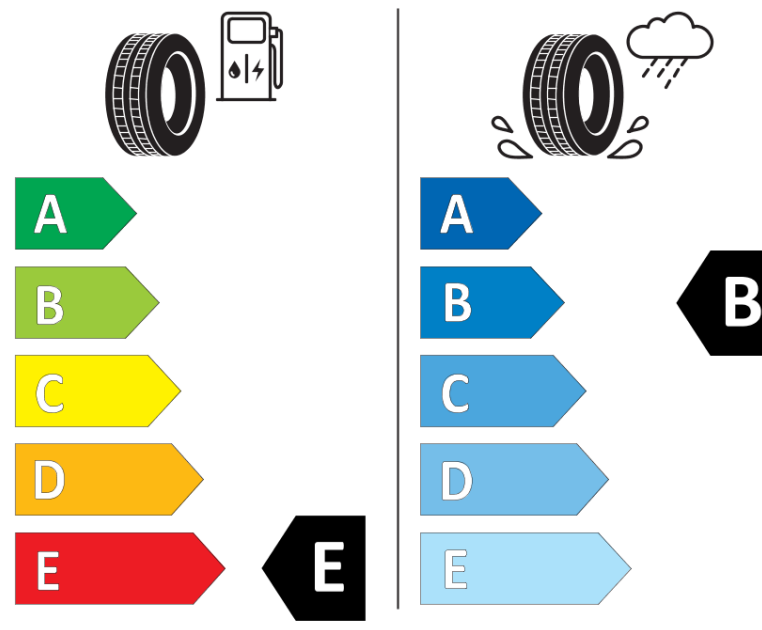

Product Information Sheet

Delegated Regulation (EU) 2020/740

Supplier name or trademark	BFGOODRICH
Commercial name or trade designation	ALL-TERRAIN T/A KO2
Tyre type identifier	545416
Tyre size designation	LT245/70R17
Load-capacity index	119
Load-capacity index (Load index for Dual mounting)	116
Speed category symbol	S
Fuel efficiency class	E
Wet grip class	B
External rolling noise class	B
External rolling noise value	74 dB
Severe snow tyre	Yes
Date of start of production	42/11
Date of end of production	
Additional information	LT245/70R17 119/116S TL ALL-TERRAIN T/A KO2 LRE RWL GO

Load-capacity index (Single Load index for additional service description)

Load-capacity index (Dual Load index for additional service description)

Speed category symbol (for Additional Service Description)

ENERG

BFGOODRICH

545416

LT245/70R17 119/116 S

C2

2020/740