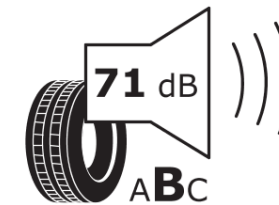

ENERG

MICHELIN

545550

245/40ZR18 (97Y) XL

C1