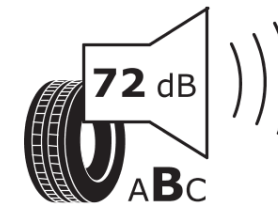

Product Information Sheet

Delegated Regulation (EU) 2020/740

Supplier name or trademark	TAURUS
Commercial name or trade designation	WINTER
Tyre type identifier	546406
Tyre size designation	205/55R16
Load-capacity index	91
Speed category symbol	H
Fuel efficiency class	D
Wet grip class	C
External rolling noise class	B
External rolling noise value	72 dB
Severe snow tyre	Yes
Ice tyre	No
Date of start of production	25/19
Date of end of production	
Load version	SL
Additional information	205/55 R16 91H TL WINTER TA

ENERG

TAURUS

546406

205/55R16 91 H

C1

2020/740