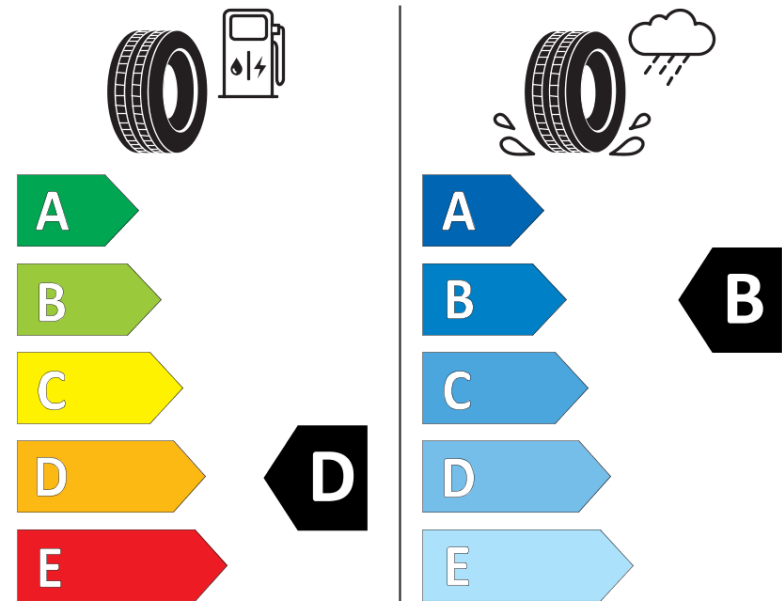

Product Information Sheet

Delegated Regulation (EU) 2020/740

Supplier name or trademark	MICHELIN
Commercial name or trade designation	PILOT SPORT PS2 N4
Tyre type identifier	546621
Tyre size designation	235/40ZR18
Load-capacity index	95
Speed category symbol	(Y)
Fuel efficiency class	D
Wet grip class	B
External rolling noise class	B
External rolling noise value	69 dB
Severe snow tyre	No
Ice tyre	No
Date of start of production	13/14
Date of end of production	
Load version	XL
Additional information	235/40 ZR18 (95Y) EXTRA LOAD TL PILOT SPORT PS2 N4 MI

ENERG

MICHELIN

546621

235/40ZR18 (95Y) XL

C1

2020/740