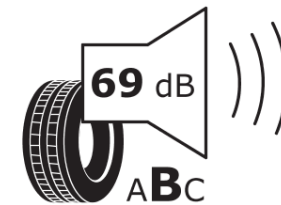

Product Information Sheet

Delegated Regulation (EU) 2020/740

Supplier name or trademark	MICHELIN
Commercial name or trade designation	PILOT SPORT PS2 N4
Tyre type identifier	546621
Tyre size designation	235/40ZR18
Load-capacity index	95
Speed category symbol	(Y)
Fuel efficiency class	D
Wet grip class	B
External rolling noise class	B
External rolling noise value	69 dB
Severe snow tyre	No
Ice tyre	No
Date of start of production	13/14
Date of end of production	
Load version	XL
Additional information	235/40 ZR18 (95Y) EXTRA LOAD TL PILOT SPORT PS2 N4 MI

ENERG

MICHELIN

546621

235/40ZR18 (95Y) XL

C1

2020/740