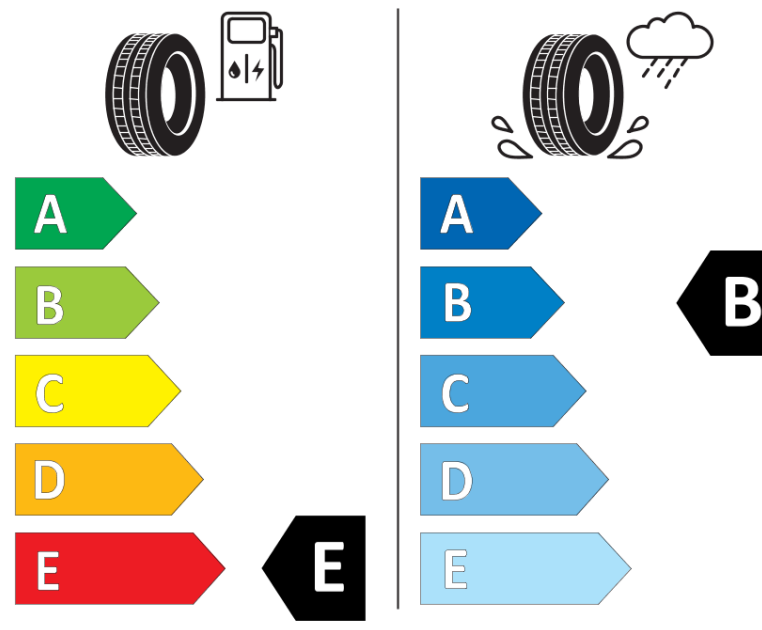

Product Information Sheet

Delegated Regulation (EU) 2020/740

Supplier name or trademark	BFGOODRICH
Commercial name or trade designation	ALL-TERRAIN T/A KO2
Tyre type identifier	546862
Tyre size designation	LT265/65R17
Load-capacity index	120
Load-capacity index (Load index for Dual mounting)	117
Speed category symbol	S
Fuel efficiency class	E
Wet grip class	B
External rolling noise class	B
External rolling noise value	74 dB
Severe snow tyre	Yes
Date of start of production	35/11
Date of end of production	
Additional information	LT265/65R17 120/117S TL ALL-TERRAIN T/A KO2 LRE RWL GO

Load-capacity index (Single Load index for additional service description)

Load-capacity index (Dual Load index for additional service description)

Speed category symbol (for Additional Service Description)

ENERG

BFGOODRICH

546862

LT265/65R17 120/117 S

C2

2020/740