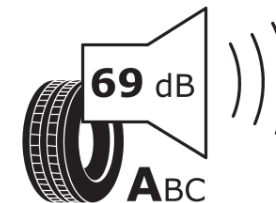

## Product Information Sheet

Delegated Regulation (EU) 2020/740

Supplier name or trademark	<b>MICHELIN</b>
Commercial name or trade designation	<b>PRIMACY 5 ENERGY</b>
Tyre type identifier	<b>547083</b>
Tyre size designation	<b>215/60R17</b>
Load-capacity index	<b>100</b>
Speed category symbol	<b>H</b>
Fuel efficiency class	<b>A</b>
Wet grip class	<b>A</b>
External rolling noise class	<b>A</b>
External rolling noise value	<b>69 dB</b>
Severe snow tyre	<b>No</b>
Ice tyre	<b>No</b>
Date of start of production	<b>36/25</b>
Date of end of production	
Load version	<b>XL</b>
Additional information	<b>215/60R17 100H XL PRIMACY 5 energy</b>

# ENERG

**MICHELIN**

547083

215/60R17 100 H XL

C1

2020/740