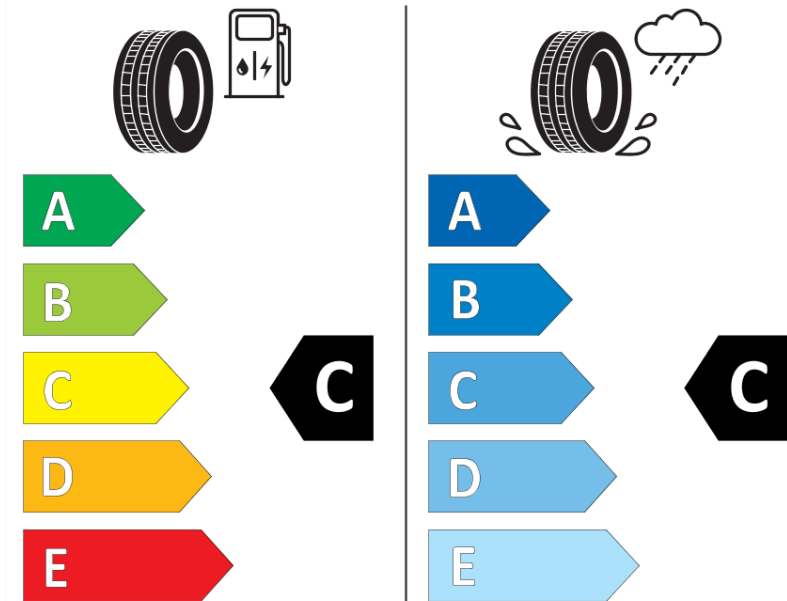

Product Information Sheet

Delegated Regulation (EU) 2020/740

Supplier name or trademark	TAURUS
Commercial name or trade designation	701
Tyre type identifier	547973
Tyre size designation	235/55R19
Load-capacity index	105
Speed category symbol	W
Fuel efficiency class	C
Wet grip class	C
External rolling noise class	B
External rolling noise value	71 dB
Severe snow tyre	No
Ice tyre	No
Date of start of production	04/16
Date of end of production	
Load version	XL
Additional information	235/55 R19 105W EXTRA LOAD TL 701 TA

ENERG

TAURUS

547973

235/55R19 105 W

C1

2020/740