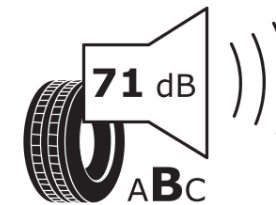

Product Information Sheet

Delegated Regulation (EU) 2020/740

Supplier name or trademark	TAURUS
Commercial name or trade designation	701
Tyre type identifier	547973
Tyre size designation	235/55R19
Load-capacity index	105
Speed category symbol	W
Fuel efficiency class	C
Wet grip class	C
External rolling noise class	B
External rolling noise value	71 dB
Severe snow tyre	No
Ice tyre	No
Date of start of production	04/16
Date of end of production	
Load version	XL
Additional information	235/55 R19 105W EXTRA LOAD TL 701 TA

ENERG

TAURUS

547973

235/55R19 105 W

C1

2020/740