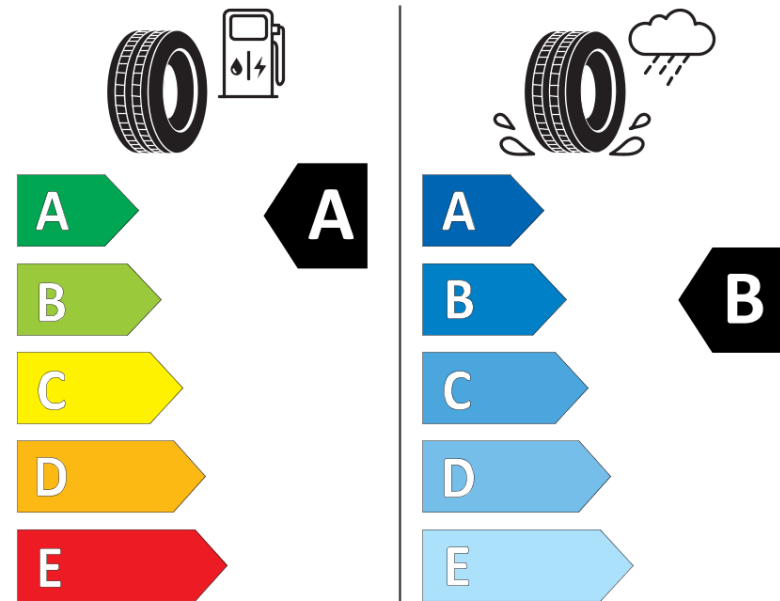

## Product Information Sheet

Delegated Regulation (EU) 2020/740

Supplier name or trademark	<b>MICHELIN</b>
Commercial name or trade designation	<b>E PRIMACY</b>
Tyre type identifier	<b>548568</b>
Tyre size designation	<b>205/55R16</b>
Load-capacity index	<b>91</b>
Speed category symbol	<b>H</b>
Fuel efficiency class	<b>A</b>
Wet grip class	<b>B</b>
External rolling noise class	<b>B</b>
External rolling noise value	<b>69 dB</b>
Severe snow tyre	<b>No</b>
Ice tyre	<b>No</b>
Date of start of production	<b>04/20</b>
Date of end of production	
Load version	<b>SL</b>
Additional information	<b>205/55 R16 91H TL E PRIMACY MI</b>

# ENERG

**MICHELIN**

548568

205/55R16 91 H

C1

2020/740