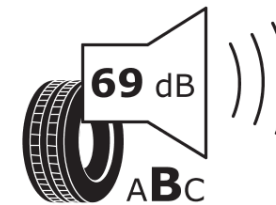

## Product Information Sheet

Delegated Regulation (EU) 2020/740

Supplier name or trademark	<b>MICHELIN</b>
Commercial name or trade designation	<b>E PRIMACY</b>
Tyre type identifier	<b>548568</b>
Tyre size designation	<b>205/55R16</b>
Load-capacity index	<b>91</b>
Speed category symbol	<b>H</b>
Fuel efficiency class	<b>A</b>
Wet grip class	<b>B</b>
External rolling noise class	<b>B</b>
External rolling noise value	<b>69 dB</b>
Severe snow tyre	<b>No</b>
Ice tyre	<b>No</b>
Date of start of production	<b>04/20</b>
Date of end of production	
Load version	<b>SL</b>
Additional information	<b>205/55 R16 91H TL E PRIMACY MI</b>

# ENERG

**MICHELIN**

548568

205/55R16 91 H

C1

2020/740