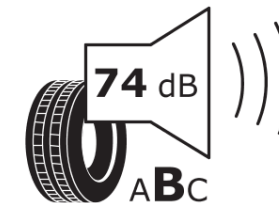

ENERG

MICHELIN

548949

315/30R22 107 Y XL

C1