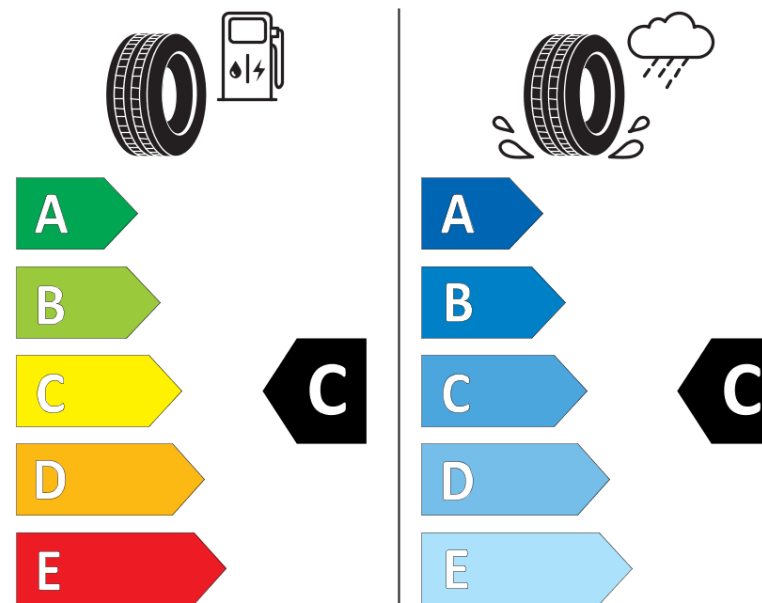

Product Information Sheet

Delegated Regulation (EU) 2020/740

Supplier name or trademark **TIGAR**

Commercial name or trade designation **ONOFF AGILE S VG**

Tyre type identifier **549986**

Tyre size designation **385/65R22.5**

Load-capacity index **160**

Load-capacity index (Load index for Dual mounting)

Speed category symbol **K**

Fuel efficiency class **C**

Wet grip class **C**

External rolling noise class **B**

External rolling noise value **72 dB**

Load-capacity index (Dual Load index for additional service description)

Speed category symbol (for Additional Service Description) **L**

ENERG

TIGAR

549986

385/65R22.5 160 K

C3

2020/740