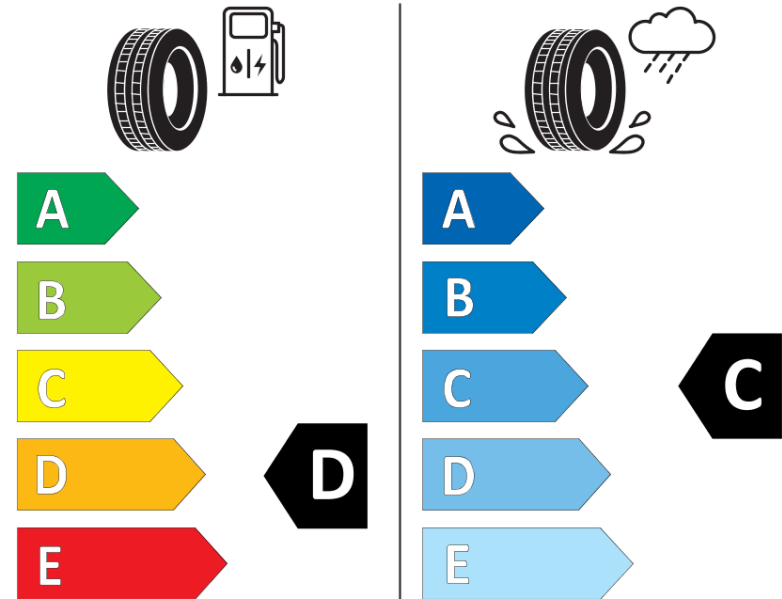

Product Information Sheet

Delegated Regulation (EU) 2020/740

Supplier name or trademark	MICHELIN
Commercial name or trade designation	LATITUDE ALPIN LA2 N0
Tyre type identifier	550009
Tyre size designation	255/50R19
Load-capacity index	107
Speed category symbol	V
Fuel efficiency class	D
Wet grip class	C
External rolling noise class	A
External rolling noise value	69 dB
Severe snow tyre	Yes
Ice tyre	No
Date of start of production	22/17
Date of end of production	
Load version	XL
Additional information	255/50 R19 107V XL TL LATITUDE ALPIN LA2 N0 GRNX MI

ENERG

MICHELIN

550009

255/50R19 107 V

C1