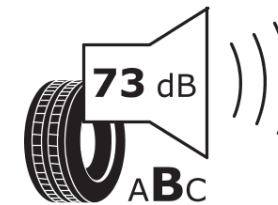

ENERG

MICHELIN

551361

225/55R17C 109/107 H

C2