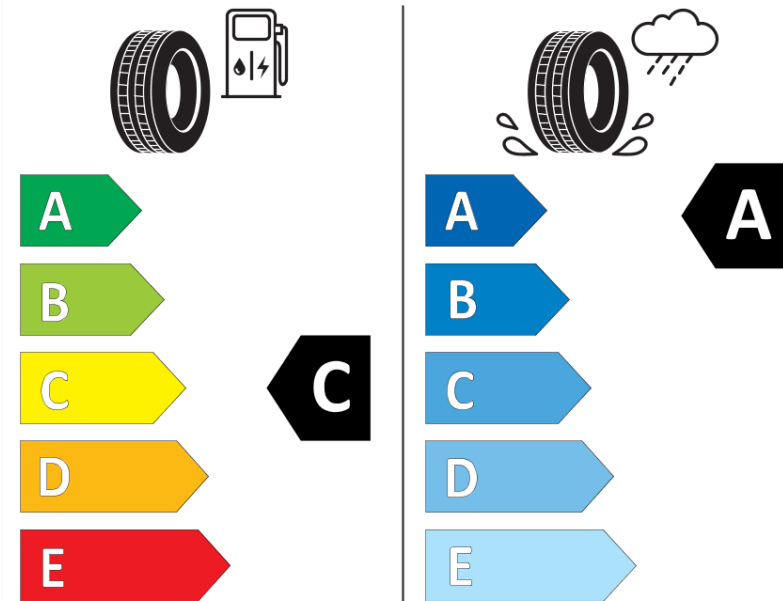

Product Information Sheet

Delegated Regulation (EU) 2020/740

Supplier name or trademark	MICHELIN
Commercial name or trade designation	AGILIS CROSSCLIMATE
Tyre type identifier	551361
Tyre size designation	225/55R17C
Load-capacity index	109
Load-capacity index (Load index for Dual mounting)	107
Speed category symbol	H
Fuel efficiency class	C
Wet grip class	A
External rolling noise class	B
External rolling noise value	73 dB
Severe snow tyre	Yes
Date of start of production	51/17
Date of end of production	
Additional information	225/55 R 17C 109/107H PS=104T AGILIS CROSSCLIMATE MI
Load-capacity index (Single Load index for additional service description)	
Load-capacity index (Dual Load index for additional service description)	
Speed category symbol (for Additional Service Description)	

ENERG

MICHELIN

551361

225/55R17C 109/107 H

C2

2020/740