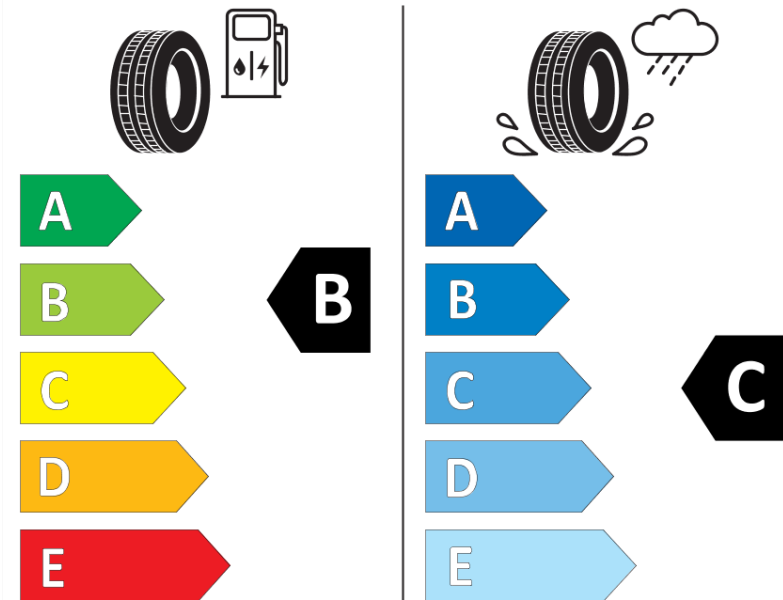

Product Information Sheet

Delegated Regulation (EU) 2020/740

Supplier name or trademark	MICHELIN
Commercial name or trade designation	CROSSCLIMATE+ S2
Tyre type identifier	552358
Tyre size designation	205/55R16
Load-capacity index	94
Speed category symbol	V
Fuel efficiency class	B
Wet grip class	C
External rolling noise class	B
External rolling noise value	71 dB
Severe snow tyre	Yes
Ice tyre	No
Date of start of production	11/20
Date of end of production	
Load version	XL
Additional information	205/55 R16 94V XL TL CROSSCLIMATE+ S2 MI

ENERG

MICHELIN

552358

205/55R16 94 V

C1

2020/740