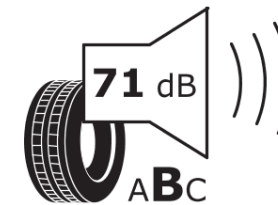

Product Information Sheet

Delegated Regulation (EU) 2020/740

Supplier name or trademark	MICHELIN
Commercial name or trade designation	CROSSCLIMATE+ S2
Tyre type identifier	552358
Tyre size designation	205/55R16
Load-capacity index	94
Speed category symbol	V
Fuel efficiency class	B
Wet grip class	C
External rolling noise class	B
External rolling noise value	71 dB
Severe snow tyre	Yes
Ice tyre	No
Date of start of production	11/20
Date of end of production	
Load version	XL
Additional information	205/55 R16 94V XL TL CROSSCLIMATE+ S2 MI

ENERG

MICHELIN

552358

205/55R16 94 V

C1

2020/740