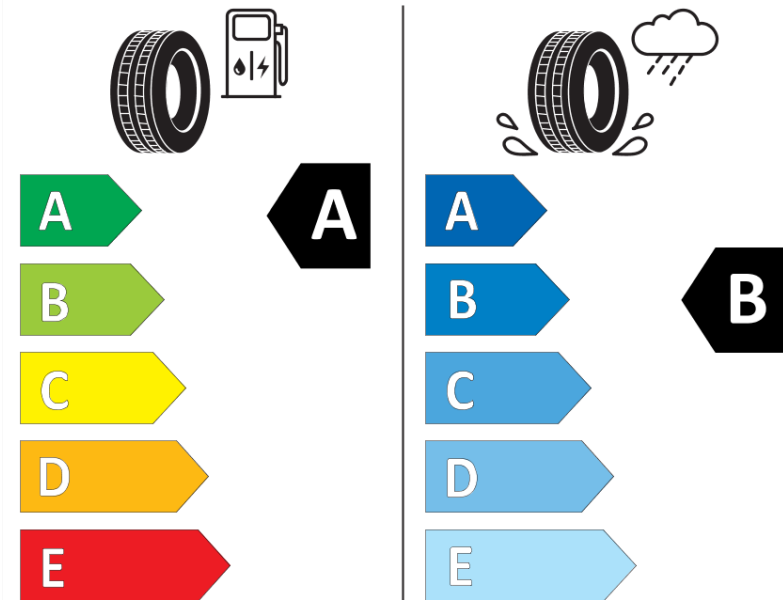

Product Information Sheet

Delegated Regulation (EU) 2020/740

Supplier name or trademark	MICHELIN
Commercial name or trade designation	E PRIMACY
Tyre type identifier	554112
Tyre size designation	235/45R18
Load-capacity index	98
Speed category symbol	W
Fuel efficiency class	A
Wet grip class	B
External rolling noise class	B
External rolling noise value	70 dB
Severe snow tyre	No
Ice tyre	No
Date of start of production	04/20
Date of end of production	
Load version	XL
Additional information	235/45 R18 98W XL TL E PRIMACY MI

ENERG

MICHELIN

554112

235/45R18 98 W

C1

2020/740