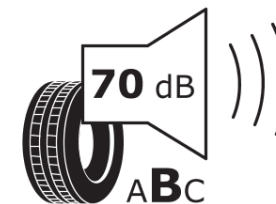

Product Information Sheet

Delegated Regulation (EU) 2020/740

Supplier name or trademark	MICHELIN
Commercial name or trade designation	E PRIMACY
Tyre type identifier	554112
Tyre size designation	235/45R18
Load-capacity index	98
Speed category symbol	W
Fuel efficiency class	A
Wet grip class	B
External rolling noise class	B
External rolling noise value	70 dB
Severe snow tyre	No
Ice tyre	No
Date of start of production	04/20
Date of end of production	
Load version	XL
Additional information	235/45 R18 98W XL TL E PRIMACY MI

ENERG

MICHELIN

554112

235/45R18 98 W

C1

2020/740