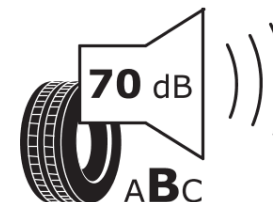

Product Information Sheet

Delegated Regulation (EU) 2020/740

Supplier name or trademark	STRIAL
Commercial name or trade designation	ALL SEASON
Tyre type identifier	555635
Tyre size designation	225/40R18
Load-capacity index	92
Speed category symbol	W
Fuel efficiency class	D
Wet grip class	C
External rolling noise class	B
External rolling noise value	70 dB
Severe snow tyre	Yes
Ice tyre	No
Date of start of production	20/18
Date of end of production	
Load version	XL
Additional information	225/40 ZR18 92W XL TL ALL SEASON S4

ENERG

STRIAL

555635

225/40R18 92 W

C1

2020/740