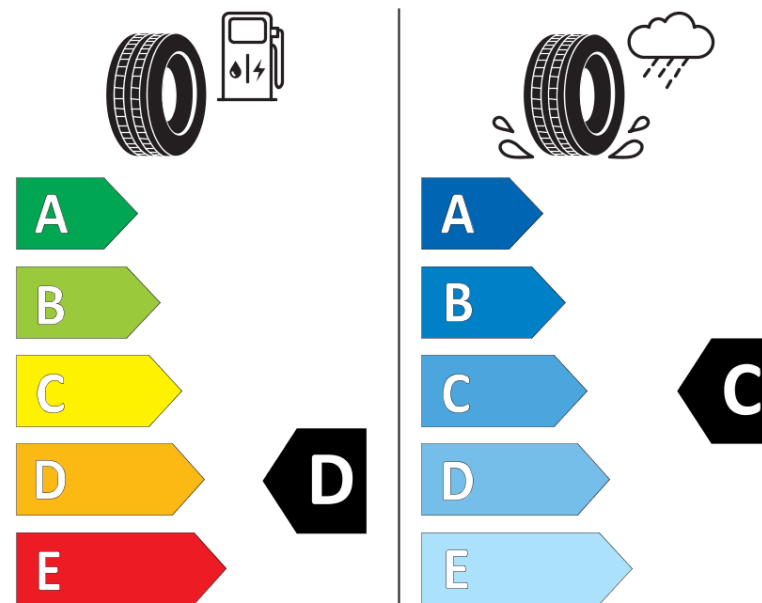

Product Information Sheet

Delegated Regulation (EU) 2020/740

Supplier name or trademark	STRIAL
Commercial name or trade designation	ALL SEASON
Tyre type identifier	555635
Tyre size designation	225/40R18
Load-capacity index	92
Speed category symbol	W
Fuel efficiency class	D
Wet grip class	C
External rolling noise class	B
External rolling noise value	70 dB
Severe snow tyre	Yes
Ice tyre	No
Date of start of production	20/18
Date of end of production	
Load version	XL
Additional information	225/40 ZR18 92W XL TL ALL SEASON S4

ENERG

STRIAL

555635

225/40R18 92 W

C1

2020/740