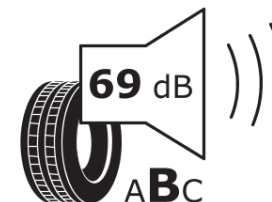

### Product Information Sheet

Delegated Regulation (EU) 2020/740

Supplier name or trademark	<b>KORMORAN</b>
Commercial name or trade designation	<b>SUV SUMMER</b>
Tyre type identifier	<b>555703</b>
Tyre size designation	<b>215/65R16</b>
Load-capacity index	<b>98</b>
Speed category symbol	<b>H</b>
Fuel efficiency class	<b>D</b>
Wet grip class	<b>C</b>
External rolling noise class	<b>B</b>
External rolling noise value	<b>69 dB</b>
Severe snow tyre	<b>No</b>
Ice tyre	<b>No</b>
Date of start of production	<b>20/14</b>
Date of end of production	
Load version	<b>SL</b>
Additional information	<b>215/65 R16 98H TL SUV SUMMER KO</b>

# ENERG

**KORMORAN**

**555703**

**215/65R16 98 H**

**C1**

2020/740