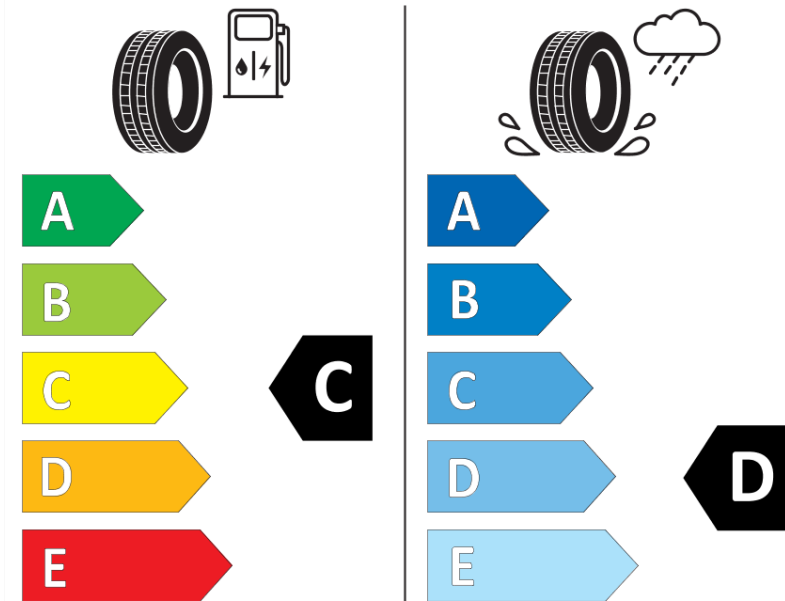

Product Information Sheet

Delegated Regulation (EU) 2020/740

Supplier name or trademark	TAURUS
Commercial name or trade designation	ALL SEASON SUV
Tyre type identifier	556044
Tyre size designation	215/55R18
Load-capacity index	99
Speed category symbol	V
Fuel efficiency class	C
Wet grip class	D
External rolling noise class	A
External rolling noise value	68 dB
Severe snow tyre	Yes
Ice tyre	No
Date of start of production	22/19
Date of end of production	
Load version	XL
Additional information	215/55 R18 99V XL TL ALL SEASON SUV TA

ENERG

TAURUS

556044

215/55R18 99 V XL

C1

2020/740