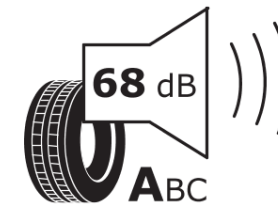

Product Information Sheet

Delegated Regulation (EU) 2020/740

| | |
|--------------------------------------|--|
| Supplier name or trademark | TAURUS |
| Commercial name or trade designation | ALL SEASON SUV |
| Tyre type identifier | 556044 |
| Tyre size designation | 215/55R18 |
| Load-capacity index | 99 |
| Speed category symbol | V |
| Fuel efficiency class | C |
| Wet grip class | D |
| External rolling noise class | A |
| External rolling noise value | 68 dB |
| Severe snow tyre | Yes |
| Ice tyre | No |
| Date of start of production | 22/19 |
| Date of end of production | |
| Load version | XL |
| Additional information | 215/55 R18 99V XL TL ALL SEASON SUV TA |

ENERG

TAURUS

556044

215/55R18 99 V XL

C1

2020/740