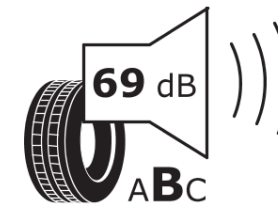

ENERG

MICHELIN

556542

155/70R19 88 H XL

C1