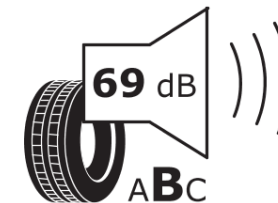

ENERG

IDILIS

556750

185/65R15 88 T

C1