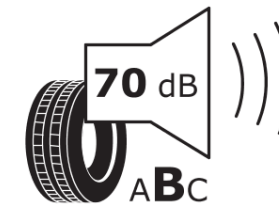

Product Information Sheet

Delegated Regulation (EU) 2020/740

Supplier name or trademark	MICHELIN
Commercial name or trade designation	ENERGY SAVER+
Tyre type identifier	557020
Tyre size designation	205/65R15
Load-capacity index	94
Speed category symbol	H
Fuel efficiency class	C
Wet grip class	A
External rolling noise class	B
External rolling noise value	70 dB
Severe snow tyre	No
Ice tyre	No
Date of start of production	21/11
Date of end of production	
Load version	SL
Additional information	205/65 R15 94H TL ENERGY SAVER+ GRNX MI

ENERGY

MICHELIN

557020

205/65R15 94 H

C1

2020/740