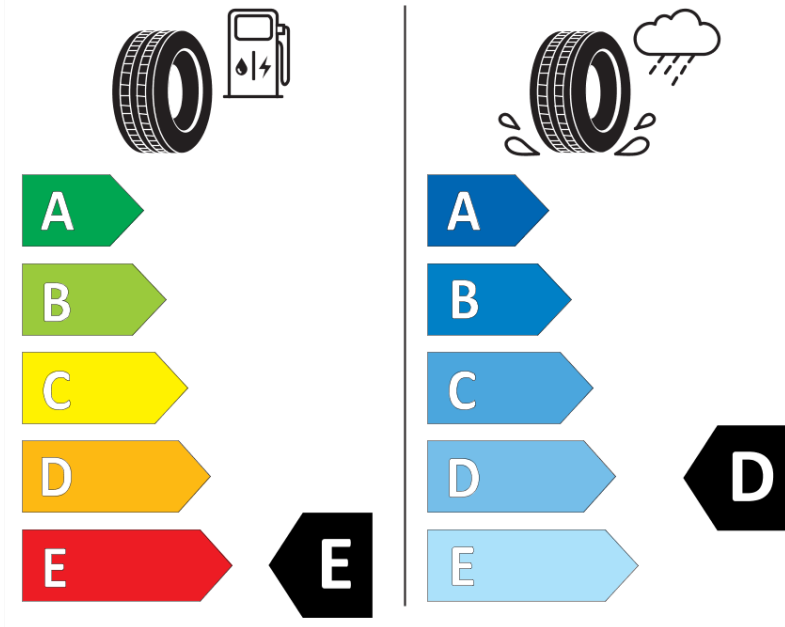

Product Information Sheet

Delegated Regulation (EU) 2020/740

Supplier name or trademark	TAURUS
Commercial name or trade designation	601 B2
Tyre type identifier	557638
Tyre size designation	175/70R14
Load-capacity index	84
Speed category symbol	T
Fuel efficiency class	E
Wet grip class	D
External rolling noise class	B
External rolling noise value	68 dB
Severe snow tyre	Yes
Ice tyre	No
Date of start of production	42/13
Date of end of production	
Load version	SL
Additional information	175/70 R14 84T TL 601 B2 TA

ENERG

TAURUS

557638

175/70R14 84 T

C1

2020/740