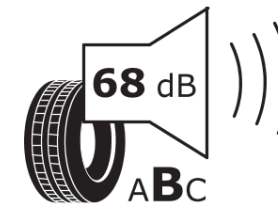

Product Information Sheet

Delegated Regulation (EU) 2020/740

Supplier name or trademark	TAURUS
Commercial name or trade designation	601 B2
Tyre type identifier	557638
Tyre size designation	175/70R14
Load-capacity index	84
Speed category symbol	T
Fuel efficiency class	E
Wet grip class	D
External rolling noise class	B
External rolling noise value	68 dB
Severe snow tyre	Yes
Ice tyre	No
Date of start of production	42/13
Date of end of production	
Load version	SL
Additional information	175/70 R14 84T TL 601 B2 TA

ENERG

TAURUS

557638

175/70R14 84 T

C1

2020/740