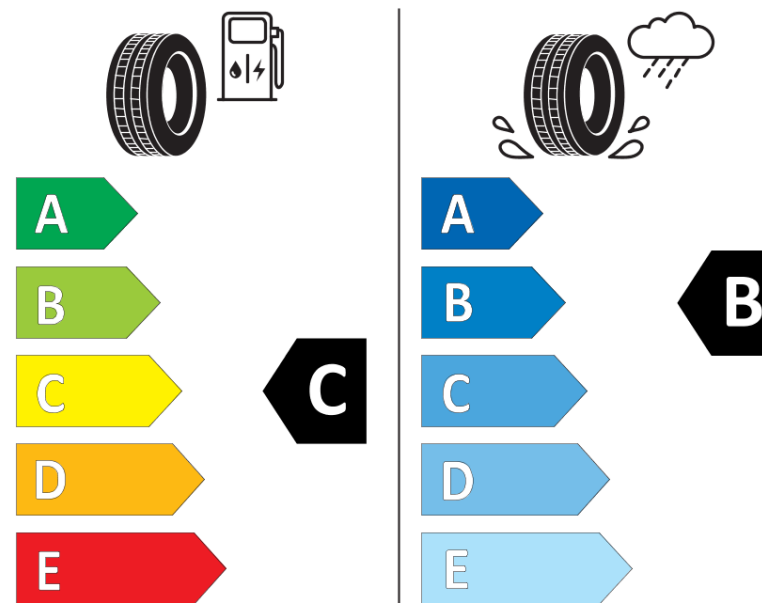

Product Information Sheet

Delegated Regulation (EU) 2020/740

Supplier name or trademark	BFGOODRICH
Commercial name or trade designation	ROUTE CONTROL T VG
Tyre type identifier	559461
Tyre size designation	285/70R19.5
Load-capacity index	150
Load-capacity index (Load index for Dual mounting)	148
Speed category symbol	J
Fuel efficiency class	C
Wet grip class	B
External rolling noise class	A
External rolling noise value	69 dB
Severe snow tyre	No
Date of start of production	04/16
Date of end of production	
Additional information	285/70R19.5 ROUTE CONTROL T TL 150/148J VG GO
Load-capacity index (Single Load index for additional service description)	
Load-capacity index (Dual Load index for additional service description)	
Speed category symbol (for Additional Service Description)	

ENERG

BFGOODRICH

559461

285/70R19.5 150/148 J

C3

2020/740