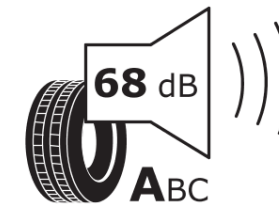

ENERG

MICHELIN

561395

225/55R17 101 Y

C1