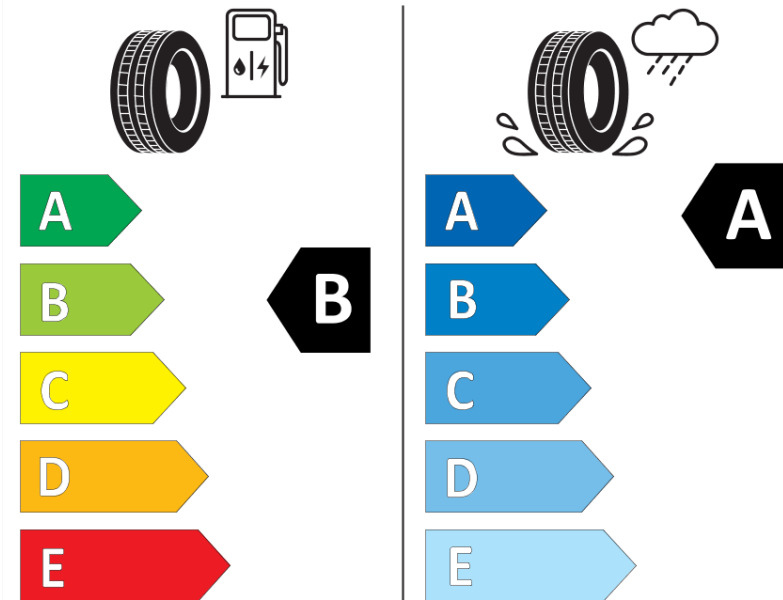

Product Information Sheet

Delegated Regulation (EU) 2020/740

Supplier name or trademark	MICHELIN
Commercial name or trade designation	PRIMACY 4 S2
Tyre type identifier	561741
Tyre size designation	195/55R16
Load-capacity index	87
Speed category symbol	H
Fuel efficiency class	B
Wet grip class	A
External rolling noise class	A
External rolling noise value	68 dB
Severe snow tyre	No
Ice tyre	No
Date of start of production	17/18
Date of end of production	
Load version	SL
Additional information	195/55 R16 87H TL PRIMACY 4 S2 MI

ENERG

MICHELIN

561741

195/55R16 87 H

C1

2020/740