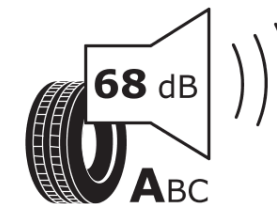

Product Information Sheet

Delegated Regulation (EU) 2020/740

Supplier name or trademark	MICHELIN
Commercial name or trade designation	PRIMACY 4 S2
Tyre type identifier	561741
Tyre size designation	195/55R16
Load-capacity index	87
Speed category symbol	H
Fuel efficiency class	B
Wet grip class	A
External rolling noise class	A
External rolling noise value	68 dB
Severe snow tyre	No
Ice tyre	No
Date of start of production	17/18
Date of end of production	
Load version	SL
Additional information	195/55 R16 87H TL PRIMACY 4 S2 MI

ENERG

MICHELIN

561741

195/55R16 87 H

C1

2020/740