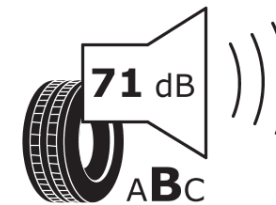

Product Information Sheet

Delegated Regulation (EU) 2020/740

Supplier name or trademark	MICHELIN
Commercial name or trade designation	PILOT SPORT 4 S MO1
Tyre type identifier	562602
Tyre size designation	275/35ZR20
Load-capacity index	102
Speed category symbol	(Y)
Fuel efficiency class	C
Wet grip class	B
External rolling noise class	B
External rolling noise value	71 dB
Severe snow tyre	No
Ice tyre	No
Date of start of production	48/21
Date of end of production	
Load version	XL
Additional information	275/35 ZR20 (102Y) XL TL PILOT SPORT 4 S MO1 MI

ENERG

MICHELIN

562602

275/35ZR20 (102Y) XL

C1

2020/740