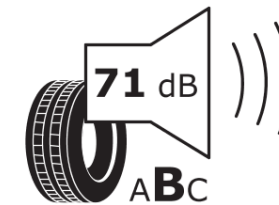

ENERG

MICHELIN

563132

235/60R18 107 H

C1