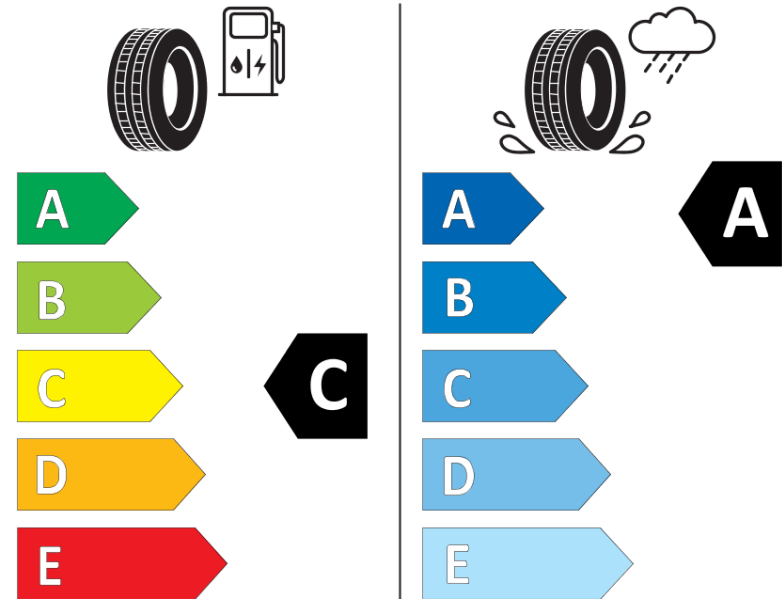

Product Information Sheet

Delegated Regulation (EU) 2020/740

Supplier name or trademark	MICHELIN
Commercial name or trade designation	PRIMACY 4+
Tyre type identifier	563881
Tyre size designation	225/45R19
Load-capacity index	96
Speed category symbol	W
Fuel efficiency class	C
Wet grip class	A
External rolling noise class	B
External rolling noise value	72 dB
Severe snow tyre	No
Ice tyre	No
Date of start of production	19/20
Date of end of production	
Load version	XL
Additional information	225/45 R19 96W XL TL PRIMACY 4+ MI

ENERG

MICHELIN

563881

225/45R19 96 W XL

C1

2020/740