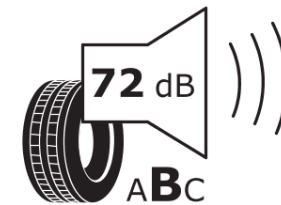

Product Information Sheet

Delegated Regulation (EU) 2020/740

Supplier name or trademark	MICHELIN
Commercial name or trade designation	PRIMACY 4+
Tyre type identifier	563881
Tyre size designation	225/45R19
Load-capacity index	96
Speed category symbol	W
Fuel efficiency class	C
Wet grip class	A
External rolling noise class	B
External rolling noise value	72 dB
Severe snow tyre	No
Ice tyre	No
Date of start of production	19/20
Date of end of production	
Load version	XL
Additional information	225/45 R19 96W XL TL PRIMACY 4+ MI

ENERG

MICHELIN

563881

225/45R19 96 W XL

C1

2020/740