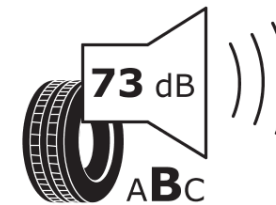

Product Information Sheet

Delegated Regulation (EU) 2020/740

Supplier name or trademark	MICHELIN
Commercial name or trade designation	PILOT SPORT EV ACOUSTIC BLE1 TO
Tyre type identifier	564595
Tyre size designation	275/45R20
Load-capacity index	110
Speed category symbol	Y
Fuel efficiency class	B
Wet grip class	B
External rolling noise class	B
External rolling noise value	73 dB
Severe snow tyre	No
Ice tyre	No
Date of start of production	29/22
Date of end of production	
Load version	XL
Additional information	275/45R20 110Y XLTL PILOT SPORT EV ACOUSTIC BLE1 TO MI

ENERG

MICHELIN

564595

275/45R20 110 Y XL

C1

2020/740