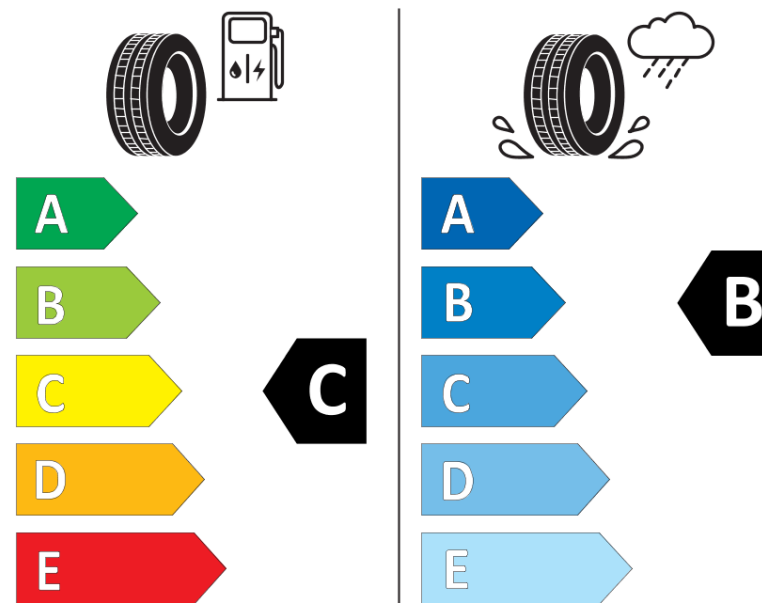

Product Information Sheet

Delegated Regulation (EU) 2020/740

Supplier name or trademark	TIGAR
Commercial name or trade designation	ROAD AGILE T VG
Tyre type identifier	565156
Tyre size designation	245/70R17.5
Load-capacity index	143
Load-capacity index (Load index for Dual mounting)	141
Speed category symbol	J
Fuel efficiency class	C
Wet grip class	B
External rolling noise class	A
External rolling noise value	69 dB
Severe snow tyre	No
Date of start of production	47/16
Date of end of production	
Additional information	245/70R17.5 ROAD AGILE T TL 143/141J VG TG
Load-capacity index (Single Load index for additional service description)	144
Load-capacity index (Dual Load index for additional service description)	144
Speed category symbol (for Additional Service Description)	F

ENERG

TIGAR

565156

245/70R17.5 143/141 J

C3

2020/740