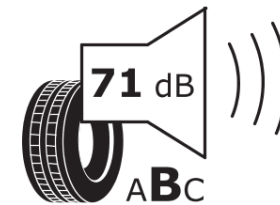

Product Information Sheet

Delegated Regulation (EU) 2020/740

Supplier name or trademark	MICHELIN
Commercial name or trade designation	PILOT ALPIN 5 NA2
Tyre type identifier	566461
Tyre size designation	245/35R20
Load-capacity index	95
Speed category symbol	V
Fuel efficiency class	C
Wet grip class	C
External rolling noise class	B
External rolling noise value	71 dB
Severe snow tyre	Yes
Ice tyre	No
Date of start of production	21/23
Date of end of production	
Load version	XL
Additional information	245/35 R20 95V XL TL PILOT ALPIN 5 NA2 MI

ENERG

MICHELIN

566461

245/35R20 95 V XL

C1

2020/740