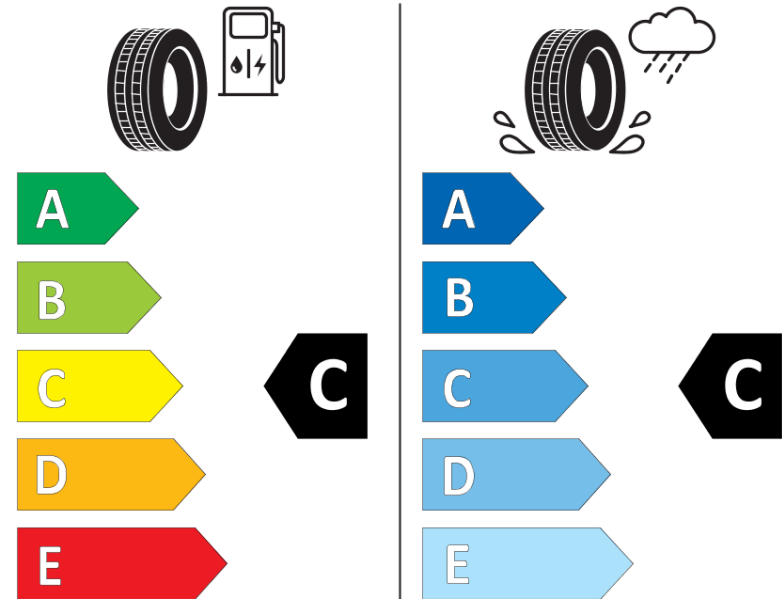

Product Information Sheet

Delegated Regulation (EU) 2020/740

Supplier name or trademark	MICHELIN
Commercial name or trade designation	PILOT ALPIN 5 NA2
Tyre type identifier	566461
Tyre size designation	245/35R20
Load-capacity index	95
Speed category symbol	V
Fuel efficiency class	C
Wet grip class	C
External rolling noise class	B
External rolling noise value	71 dB
Severe snow tyre	Yes
Ice tyre	No
Date of start of production	21/23
Date of end of production	
Load version	XL
Additional information	245/35 R20 95V XL TL PILOT ALPIN 5 NA2 MI

ENERG

MICHELIN

566461

245/35R20 95 V XL

C1