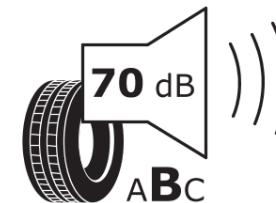

## Product Information Sheet

Delegated Regulation (EU) 2020/740

Supplier name or trademark	<b>MICHELIN</b>
Commercial name or trade designation	<b>PRIMACY 4+</b>
Tyre type identifier	<b>566558</b>
Tyre size designation	<b>225/40R18</b>
Load-capacity index	<b>92</b>
Speed category symbol	<b>Y</b>
Fuel efficiency class	<b>C</b>
Wet grip class	<b>A</b>
External rolling noise class	<b>B</b>
External rolling noise value	<b>70 dB</b>
Severe snow tyre	<b>No</b>
Ice tyre	<b>No</b>
Date of start of production	<b>35/20</b>
Date of end of production	
Load version	<b>XL</b>
Additional information	<b>225/40 R18 92Y XL TL PRIMACY 4+ MI</b>

# ENERG

**MICHELIN**

566558

225/40R18 92 Y XL

C1

2020/740