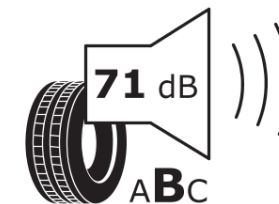

Product Information Sheet

Delegated Regulation (EU) 2020/740

Supplier name or trademark	MICHELIN
Commercial name or trade designation	PRIMACY 5 ENERGY
Tyre type identifier	568598
Tyre size designation	275/40R21
Load-capacity index	107
Speed category symbol	W
Fuel efficiency class	A
Wet grip class	B
External rolling noise class	B
External rolling noise value	71 dB
Severe snow tyre	No
Ice tyre	No
Date of start of production	48/24
Date of end of production	
Load version	XL
Additional information	275/40R21 107WXL PRIMACY 5 ENERGY ACOUSTIC S1

ENERGY

MICHELIN

568598

275/40R21 107 W XL

C1

2020/740