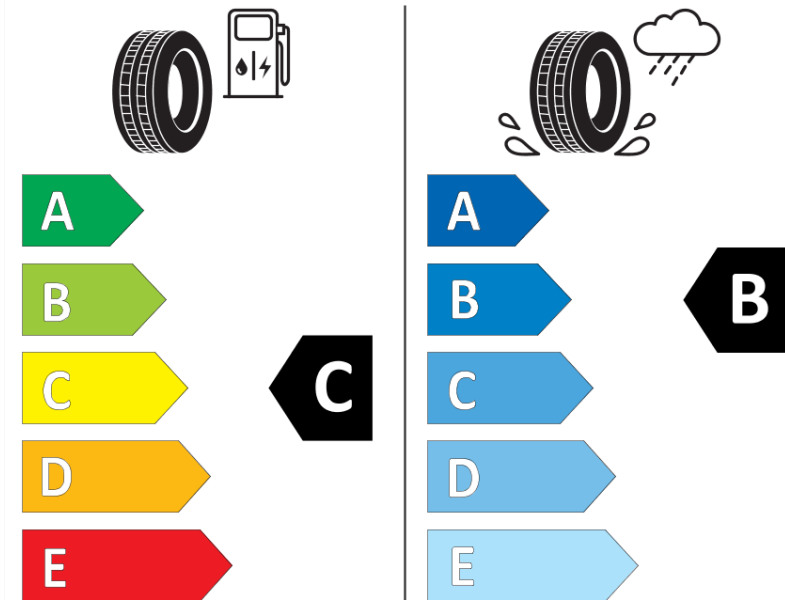

Product Information Sheet

Delegated Regulation (EU) 2020/740

Supplier name or trademark	MICHELIN
Commercial name or trade designation	CROSSCLIMATE 2
Tyre type identifier	568687
Tyre size designation	245/35R19
Load-capacity index	93
Speed category symbol	Y
Fuel efficiency class	C
Wet grip class	B
External rolling noise class	B
External rolling noise value	71 dB
Severe snow tyre	Yes
Ice tyre	No
Date of start of production	42/19
Date of end of production	
Load version	XL
Additional information	245/35 R19 93Y XL TL CROSSCLIMATE 2 MI

ENERG

MICHELIN

568687

245/35R19 93 Y XL

C1

2020/740