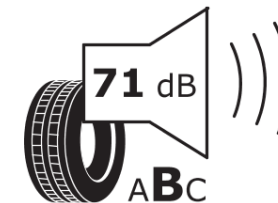

Product Information Sheet

Delegated Regulation (EU) 2020/740

Supplier name or trademark	MICHELIN
Commercial name or trade designation	CROSSCLIMATE 2
Tyre type identifier	568687
Tyre size designation	245/35R19
Load-capacity index	93
Speed category symbol	Y
Fuel efficiency class	C
Wet grip class	B
External rolling noise class	B
External rolling noise value	71 dB
Severe snow tyre	Yes
Ice tyre	No
Date of start of production	42/19
Date of end of production	
Load version	XL
Additional information	245/35 R19 93Y XL TL CROSSCLIMATE 2 MI

ENERG

MICHELIN

568687

245/35R19 93 Y XL

C1

2020/740