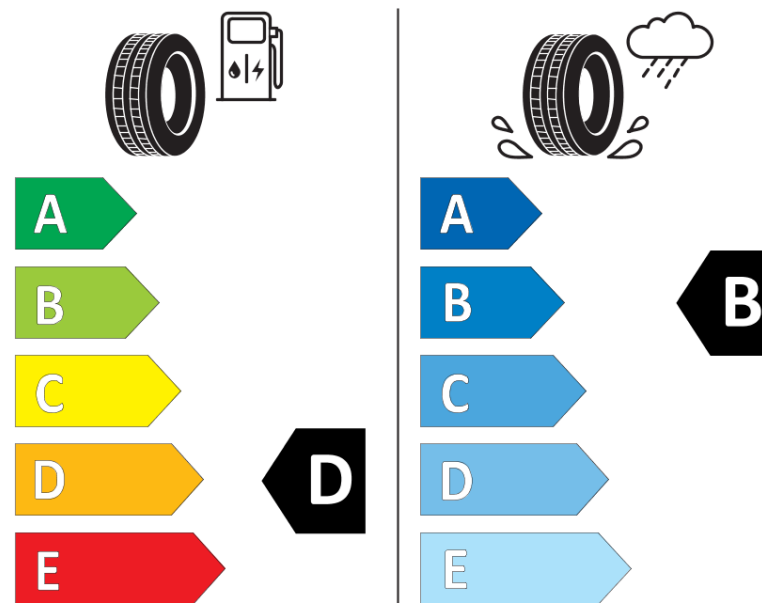

KLEBER

569483

195/60R16C 99/97 H

C2