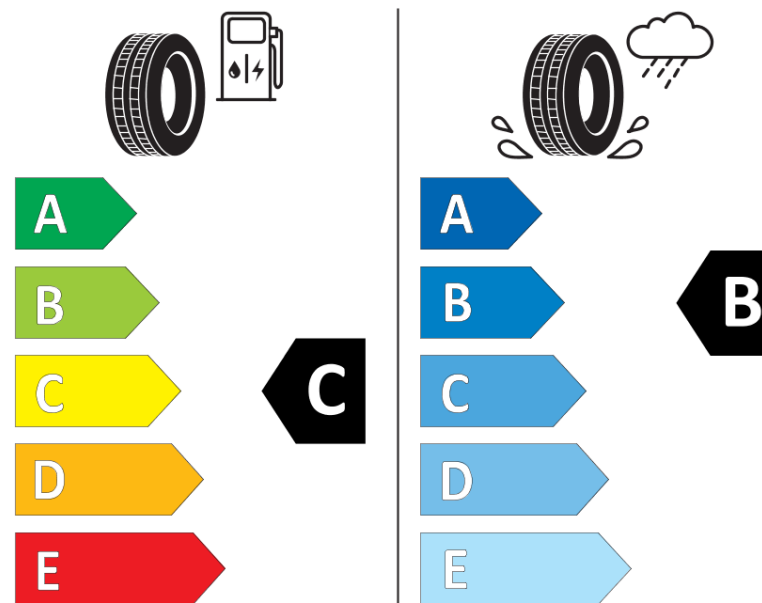

Product Information Sheet

Delegated Regulation (EU) 2020/740

Supplier name or trademark	KLEBER
Commercial name or trade designation	TRANSPRO
Tyre type identifier	570049
Tyre size designation	225/75R16C
Load-capacity index	118
Load-capacity index (Load index for Dual mounting)	116
Speed category symbol	R
Fuel efficiency class	C
Wet grip class	B
External rolling noise class	B
External rolling noise value	72 dB
Severe snow tyre	No
Date of start of production	40/07
Date of end of production	
Additional information	225/75 R 16C 118/116R TL TRANSPRO KL

Load-capacity index (Single Load index for additional service description)

Load-capacity index (Dual Load index for additional service description)

Speed category symbol (for Additional Service Description)

KLEBER

570049

225/75R16C 118/116 R

C2

2020/740