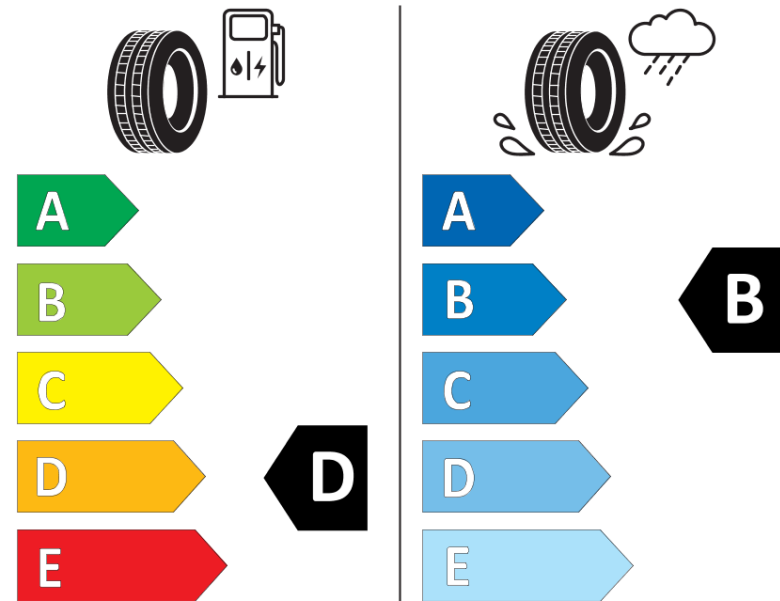

Product Information Sheet

Delegated Regulation (EU) 2020/740

Supplier name or trademark	MICHELIN
Commercial name or trade designation	PILOT SUPER SPORT MO1
Tyre type identifier	570328
Tyre size designation	285/30ZR20
Load-capacity index	99
Speed category symbol	(Y)
Fuel efficiency class	D
Wet grip class	B
External rolling noise class	B
External rolling noise value	73 dB
Severe snow tyre	No
Ice tyre	No
Date of start of production	02/15
Date of end of production	
Load version	XL
Additional information	285/30 ZR20 (99Y) XL TL PILOT SUPER SPORT MO1 MI

ENERG

MICHELIN

570328

285/30ZR20 (99Y) XL

C1