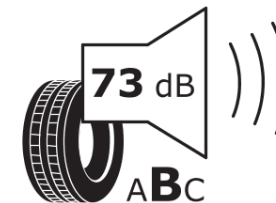

ENERG

MICHELIN

570328

285/30ZR20 (99Y) XL

C1