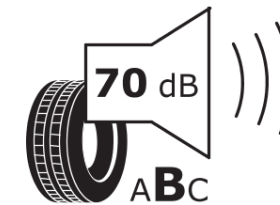

ENERG

MICHELIN

570570

165/65R15 81 T

C1